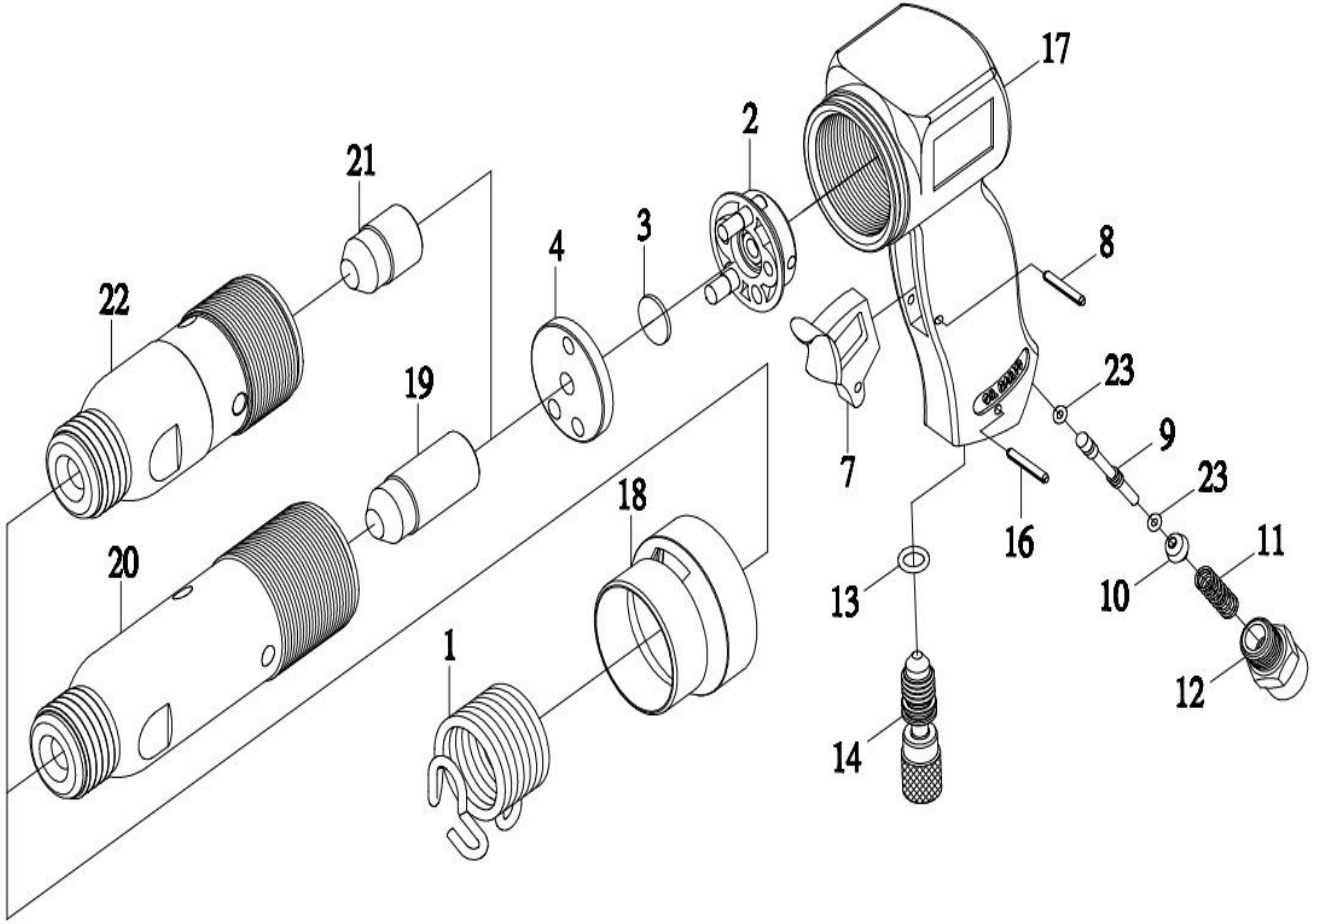

OS-275HK **GAV** HAVALI KALAFAT ÇEKİCİ

No.	Parça Adı	Adet	No.	Parça Adı	Adet
1	RETAINER SPRING	1	13	O-RING	1
2	UPPER VALVE ASSY	1	14	REGULATOR	1
3	VALVE DISC	1	16	SPRING PIN	1
4	LOWER VALVE SEAT	1	17	HANDLE	1
7	TRIGGER	1	18	EXHAUST SHIELD	1
8	SPRING PIN	1	19	PISTON-M	1
9	VALVE STEM	1	20	CYLINDER (10MM)	1
10	VALVE BALL	1	21	PISTON-S	1
11	SPRING THROTTLE	1	22	CYLINDER (HEX.)	1
12	THROTTLE CAP	1	23	O-RING	2